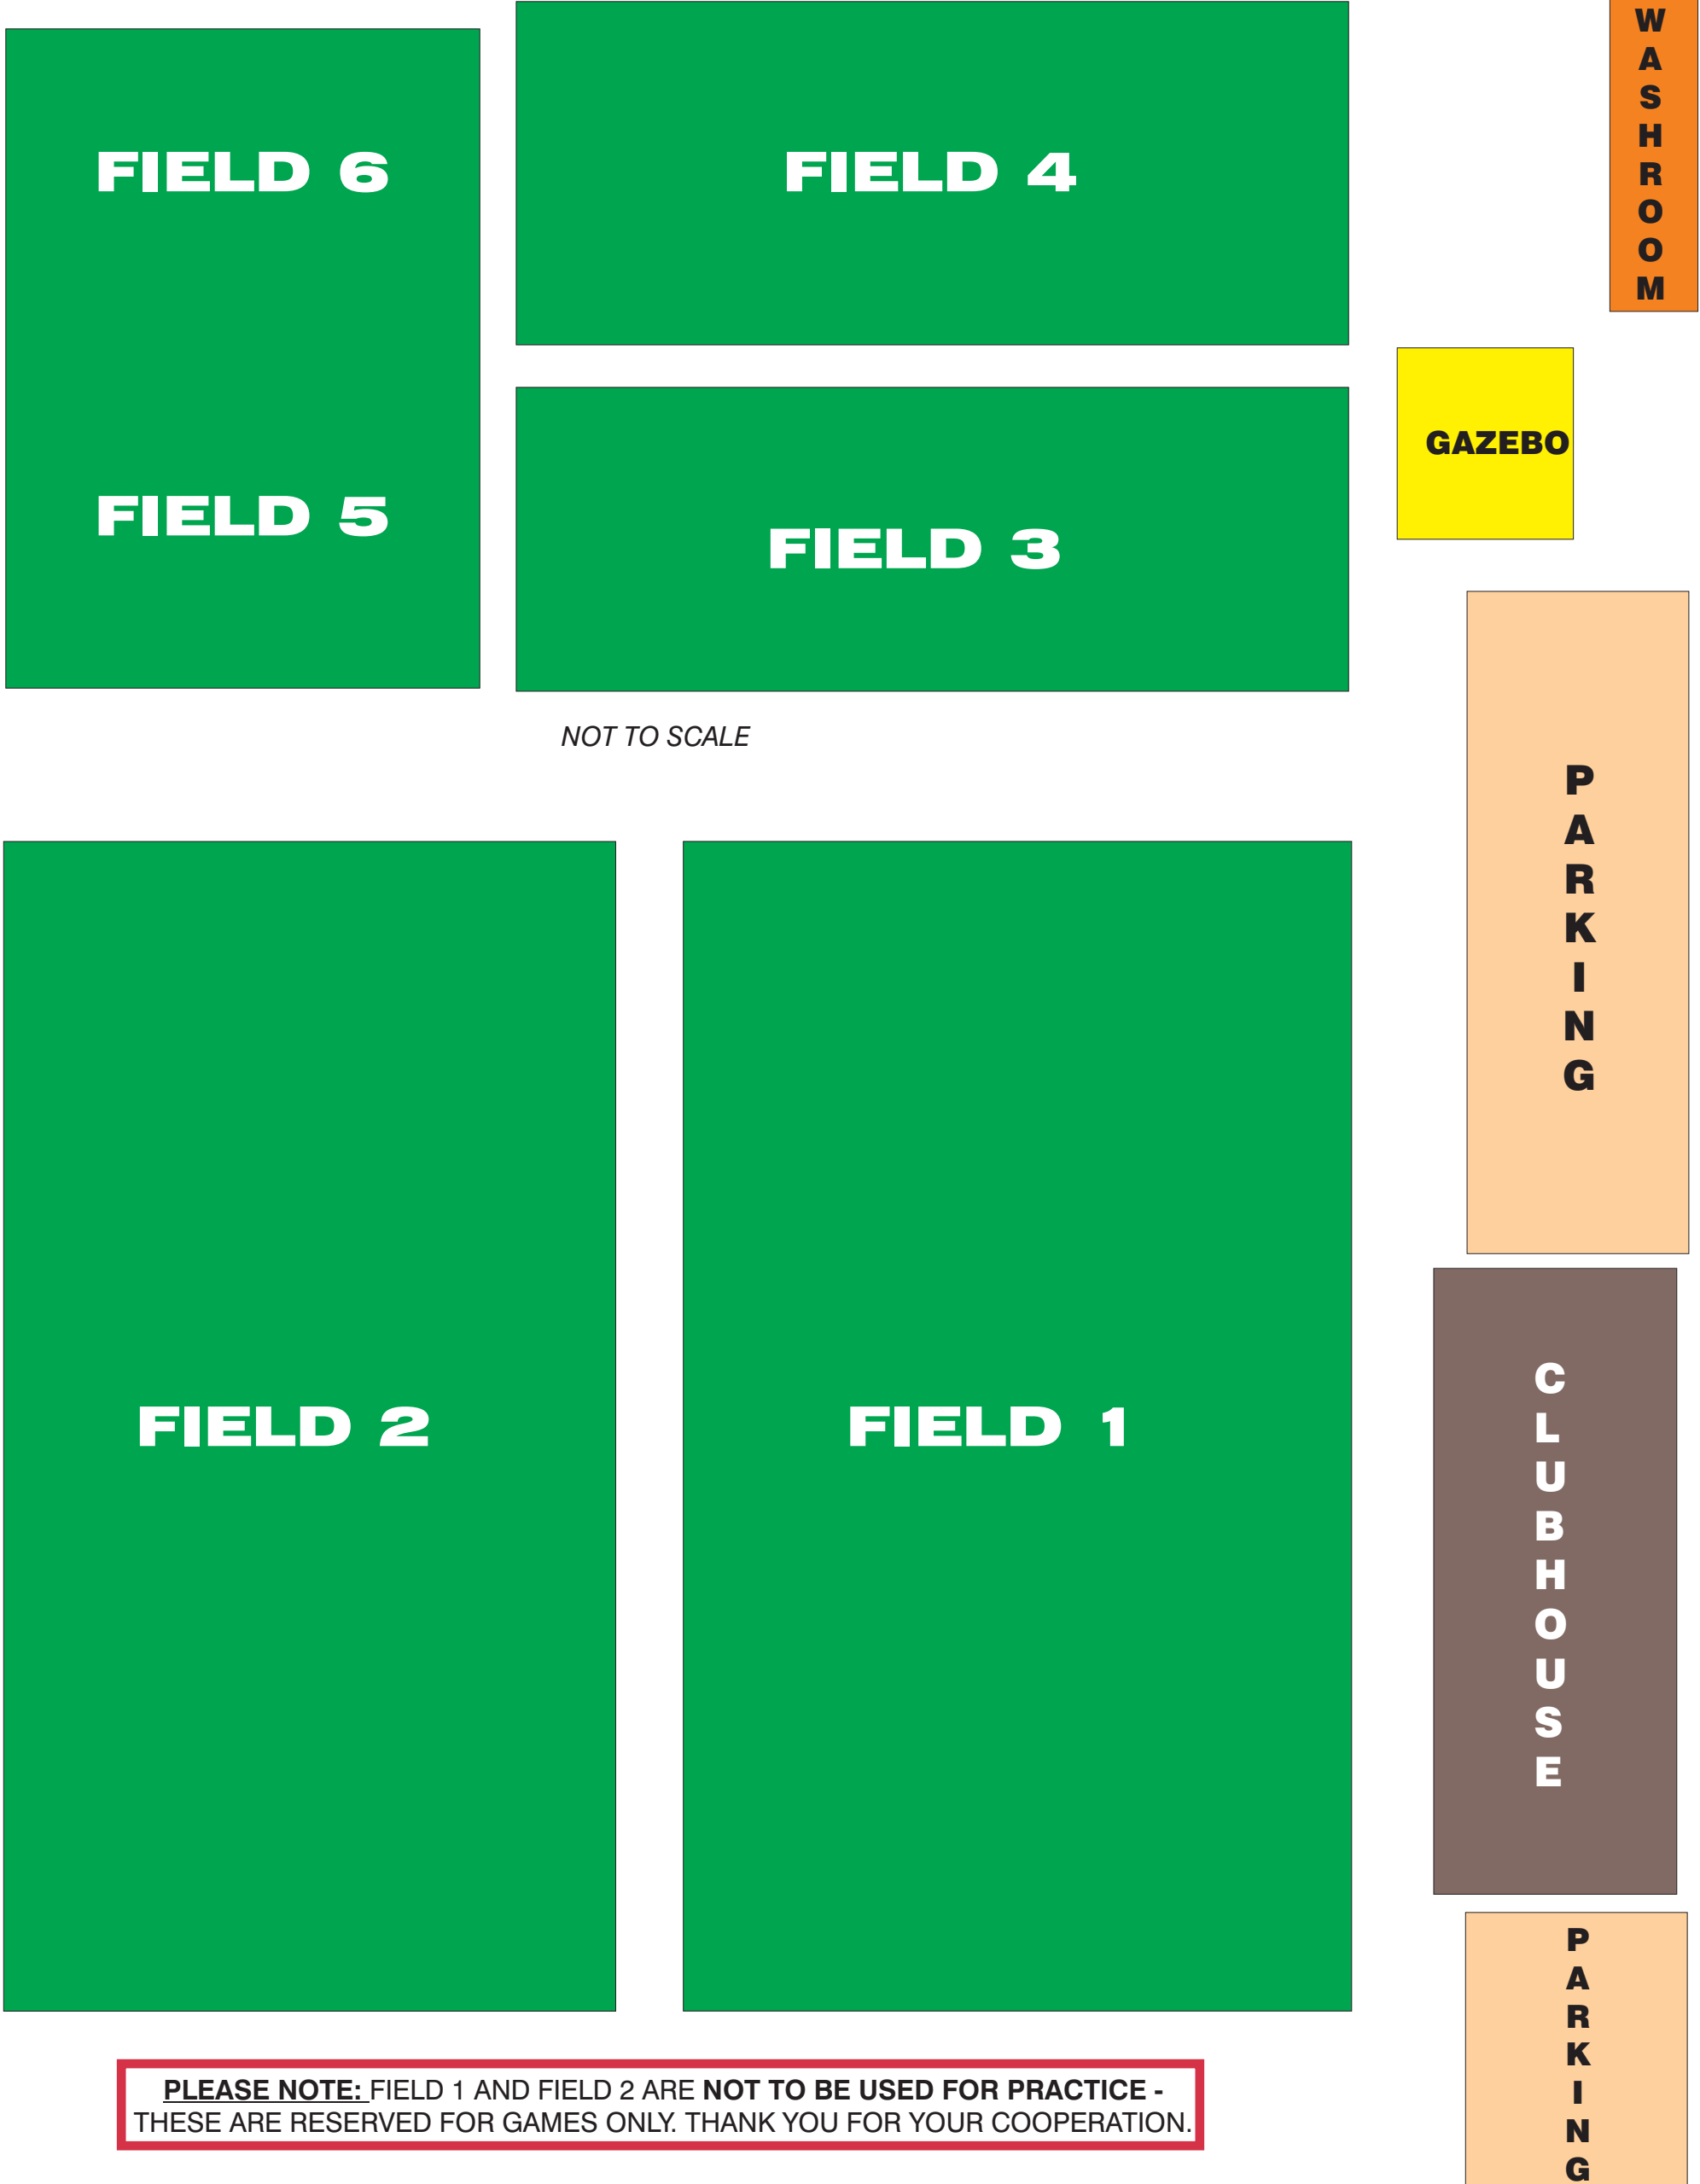

# Wood Lake

Rieswig Park →

NOT TO SCALE

**PLEASE NOTE:** FIELD 1 AND FIELD 2 ARE NOT TO BE USED FOR PRACTICE - THESE ARE RESERVED FOR GAMES ONLY. THANK YOU FOR YOUR COOPERATION.

**PARKING**

## Lake Country - Beasley Park Soccer Field Map

WOODSDALE ROAD