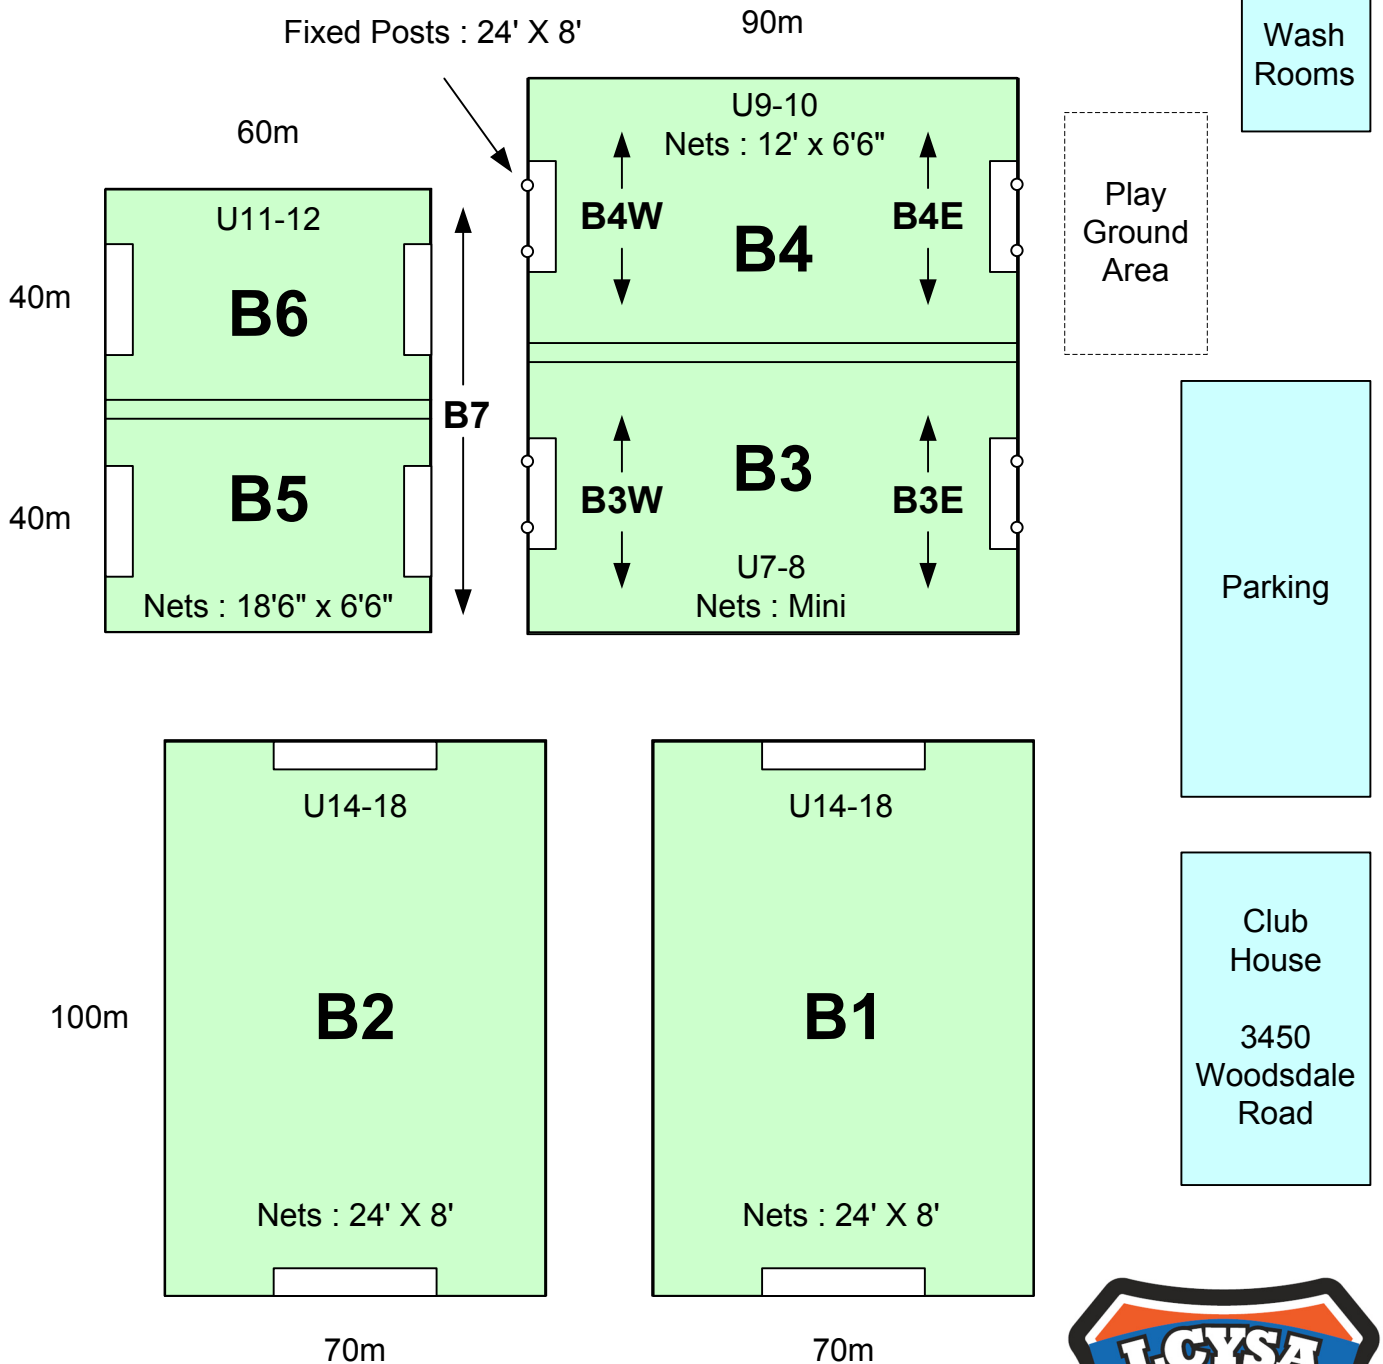

Beasley Park Soccer Field Map - Lake Country, B.C.

Wood Lake

Not to Scale

May 2011